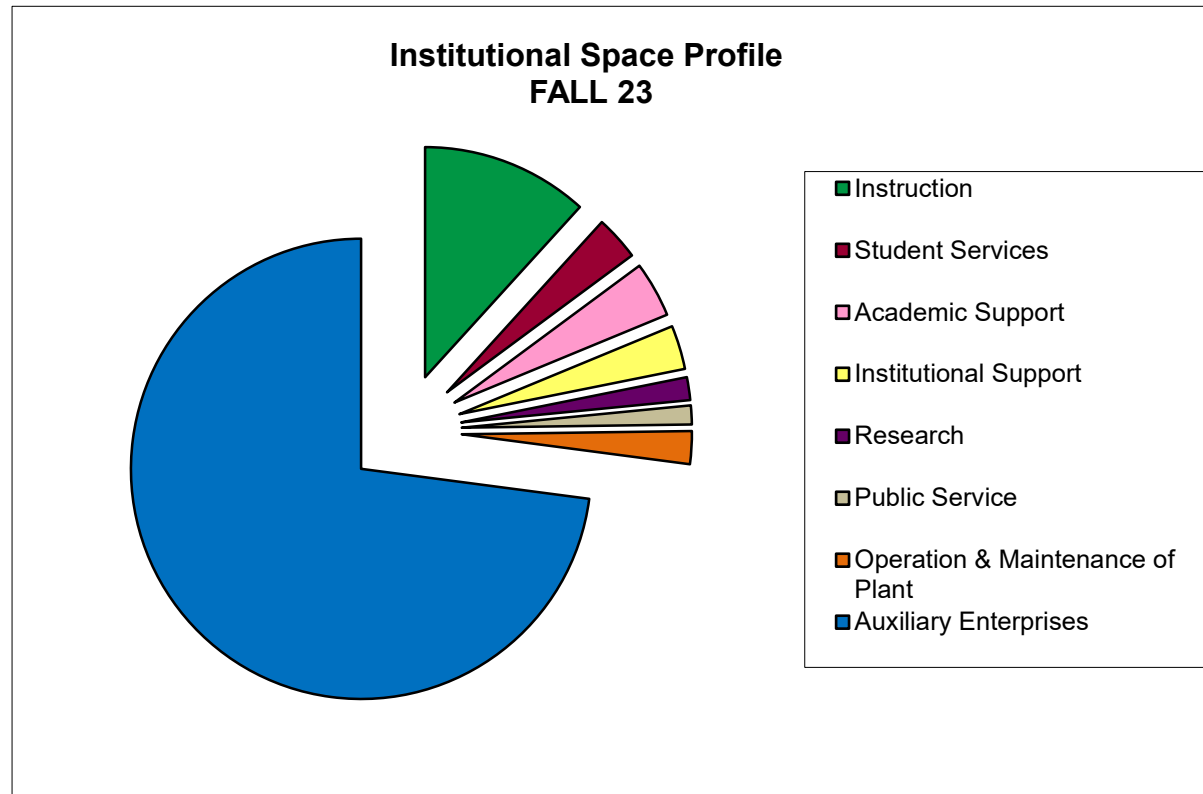

Type of Space	Assignable Square Feet
Instruction	261989
Student Services	69431
Academic Support	87066
Institutional Support	68733
Research	35831
Public Service	29593
Operation & Maintenance of Plant	51386
Auxiliary Enterprises	1626353
Total	2230382

Based on the SCHEV Room Inventory as of November 9, 2023.