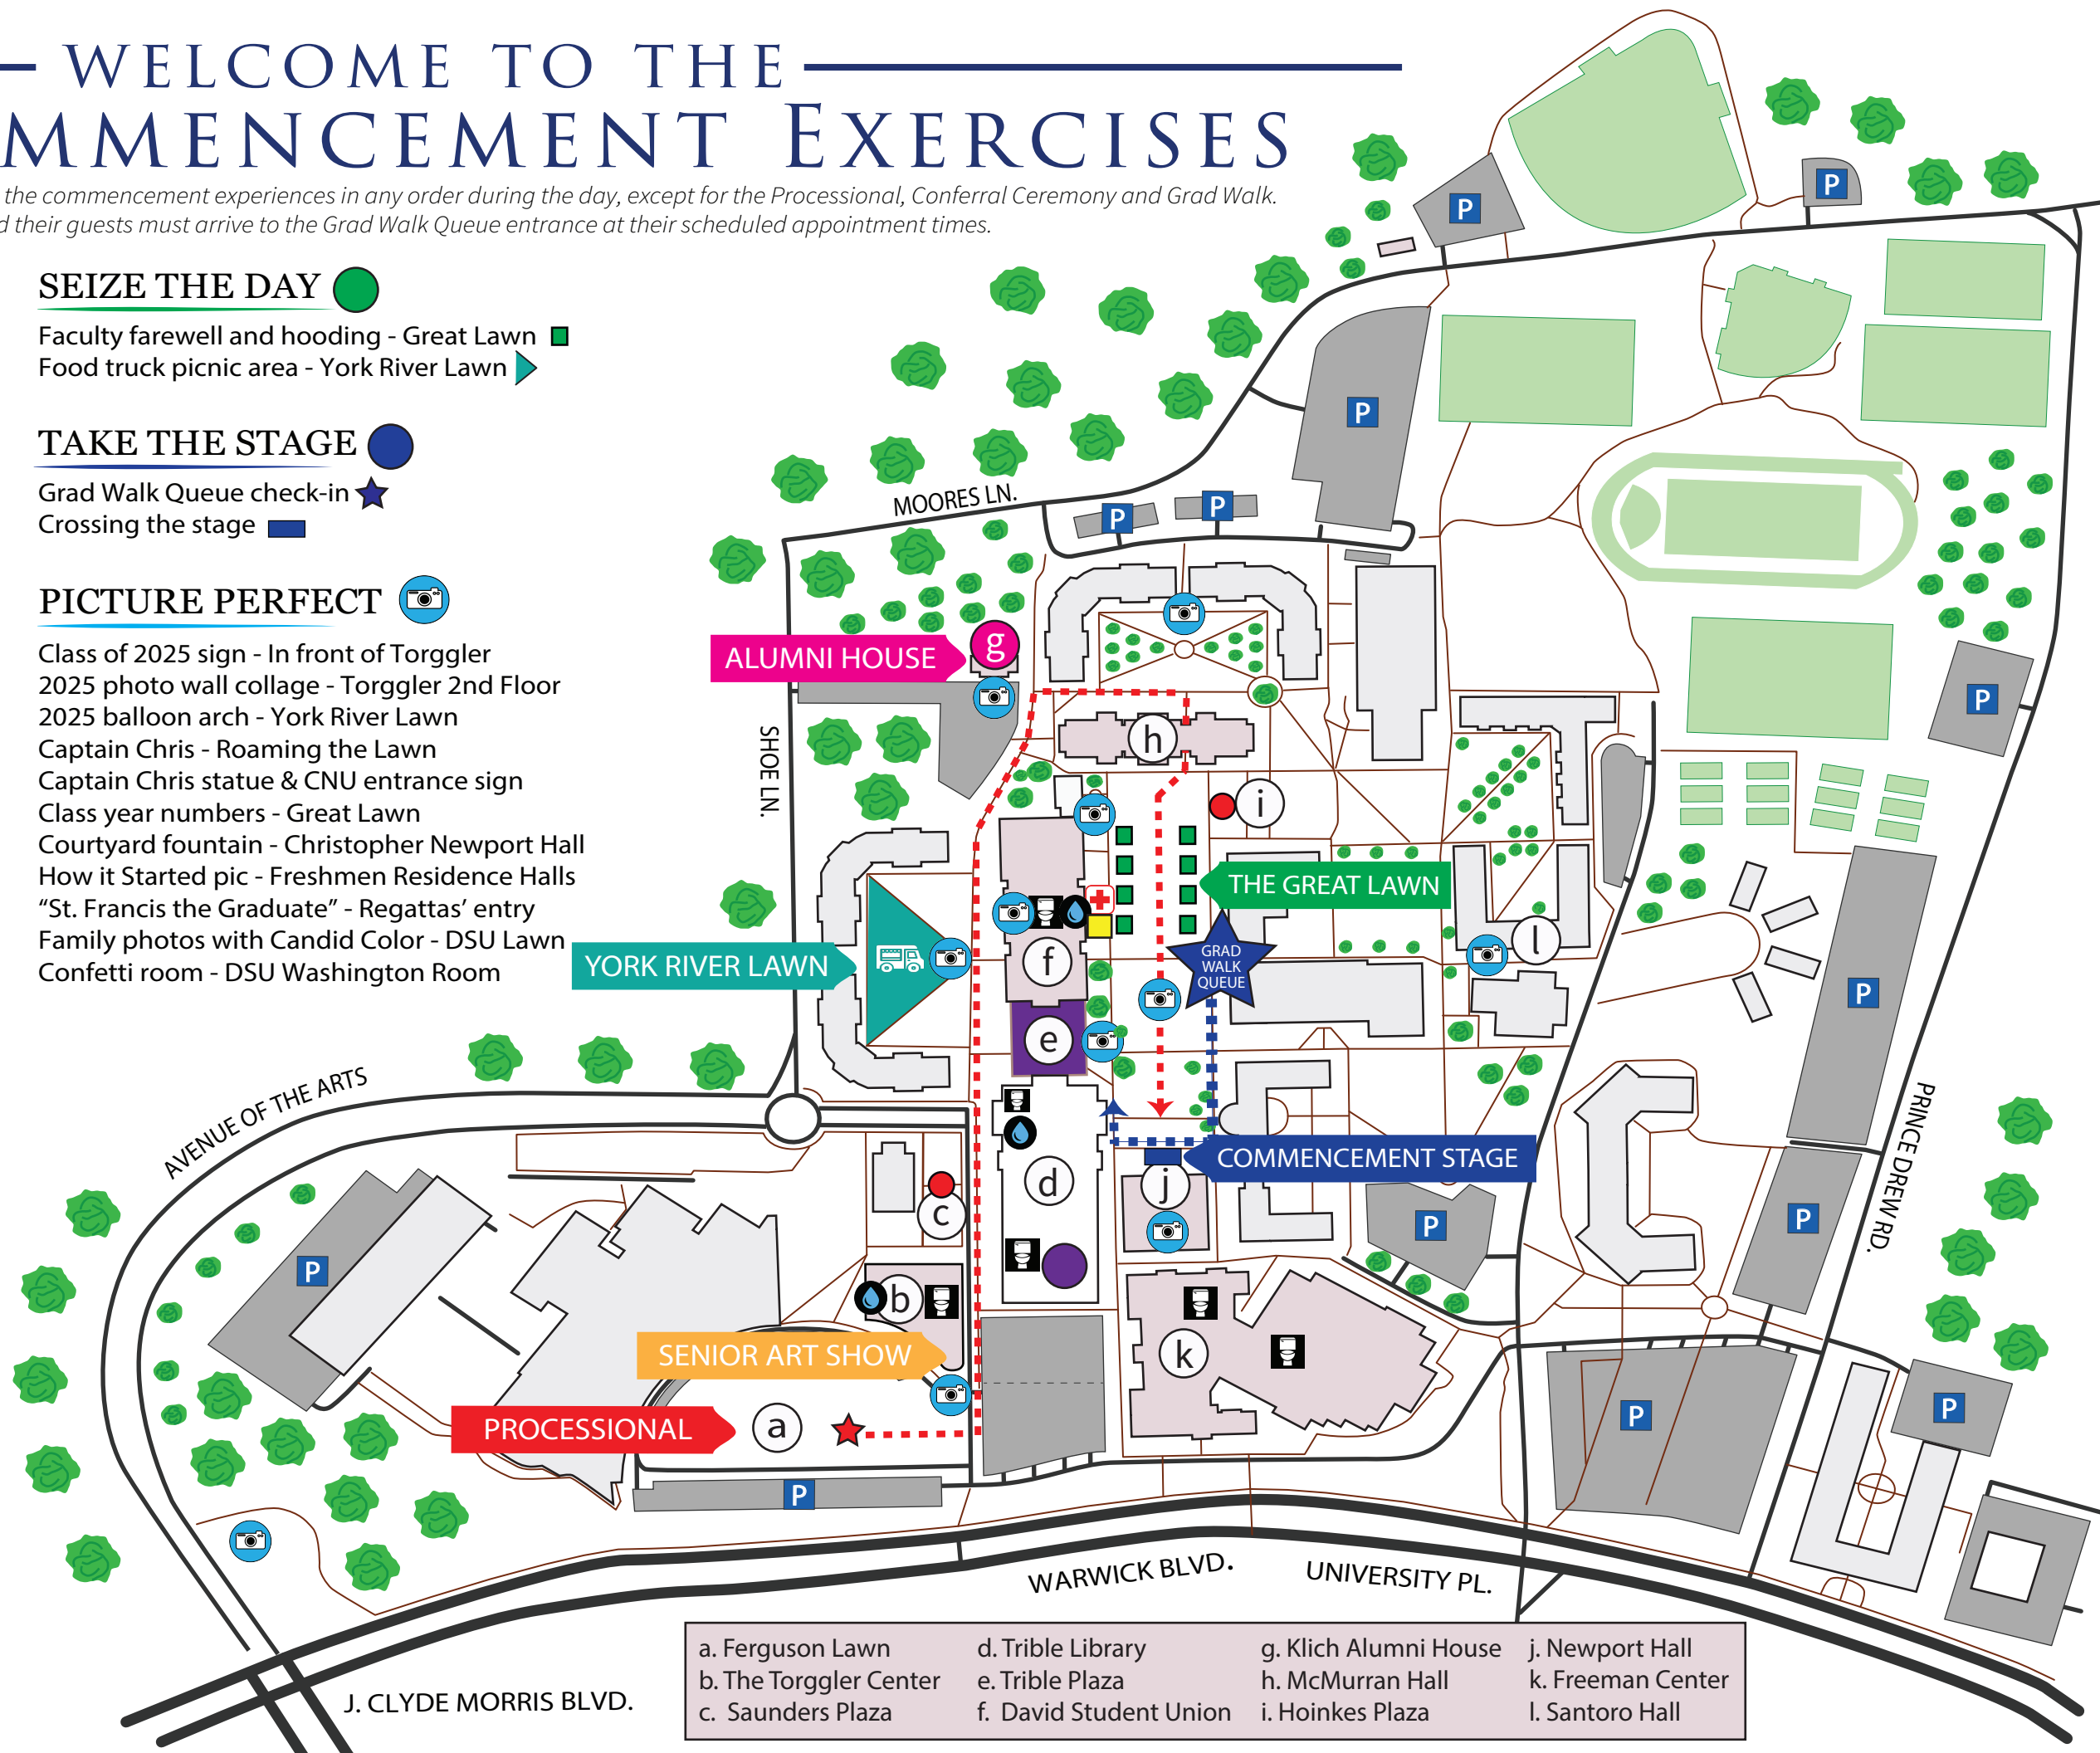

INFO TENT

Have questions? Lost something?
Visit our tent on DSU Lawn
Located by the First Aid tent

EMBRACE TRADITIONS

The Graduate Processional
*Graduates gather on Ferguson Lawn
*Guests line the route on the Great Lawn
Penny toss - Saunders Fountain
Ring the bell - Hoinkes Plaza

SENIOR ART SHOW

Self-guided tours through the Mary M. Torggler Fine Arts Center and the senior thesis exhibitions.

TO HAVE AND TO HOLD

Diploma pick up - Rosemary Tribble Reading Room
Captains Locker spirit store - Tribble Plaza
Flower sales - Tribble Plaza

VISIT YOUR NEW HOME

Klich Alumni House tour
50 Years Hence letter drop-off
Legacy Family photo op
Graduate gift from the Alumni Society

SEIZE THE DAY

Faculty farewell and hooding - Great Lawn
Food truck picnic area - York River Lawn

- FIRST AID
- PARKING
- PHOTO OP
- RESTROOMS
- WATER STATION
- FOOD TRUCKS

- | | | | |
|------------------------|------------------------|-----------------------|-------------------|
| a. Ferguson Lawn | d. Tribble Library | g. Klich Alumni House | j. Newport Hall |
| b. The Torggler Center | e. Tribble Plaza | h. McMurrin Hall | k. Freeman Center |
| c. Saunders Plaza | f. David Student Union | i. Hoinkes Plaza | l. Santoro Hall |